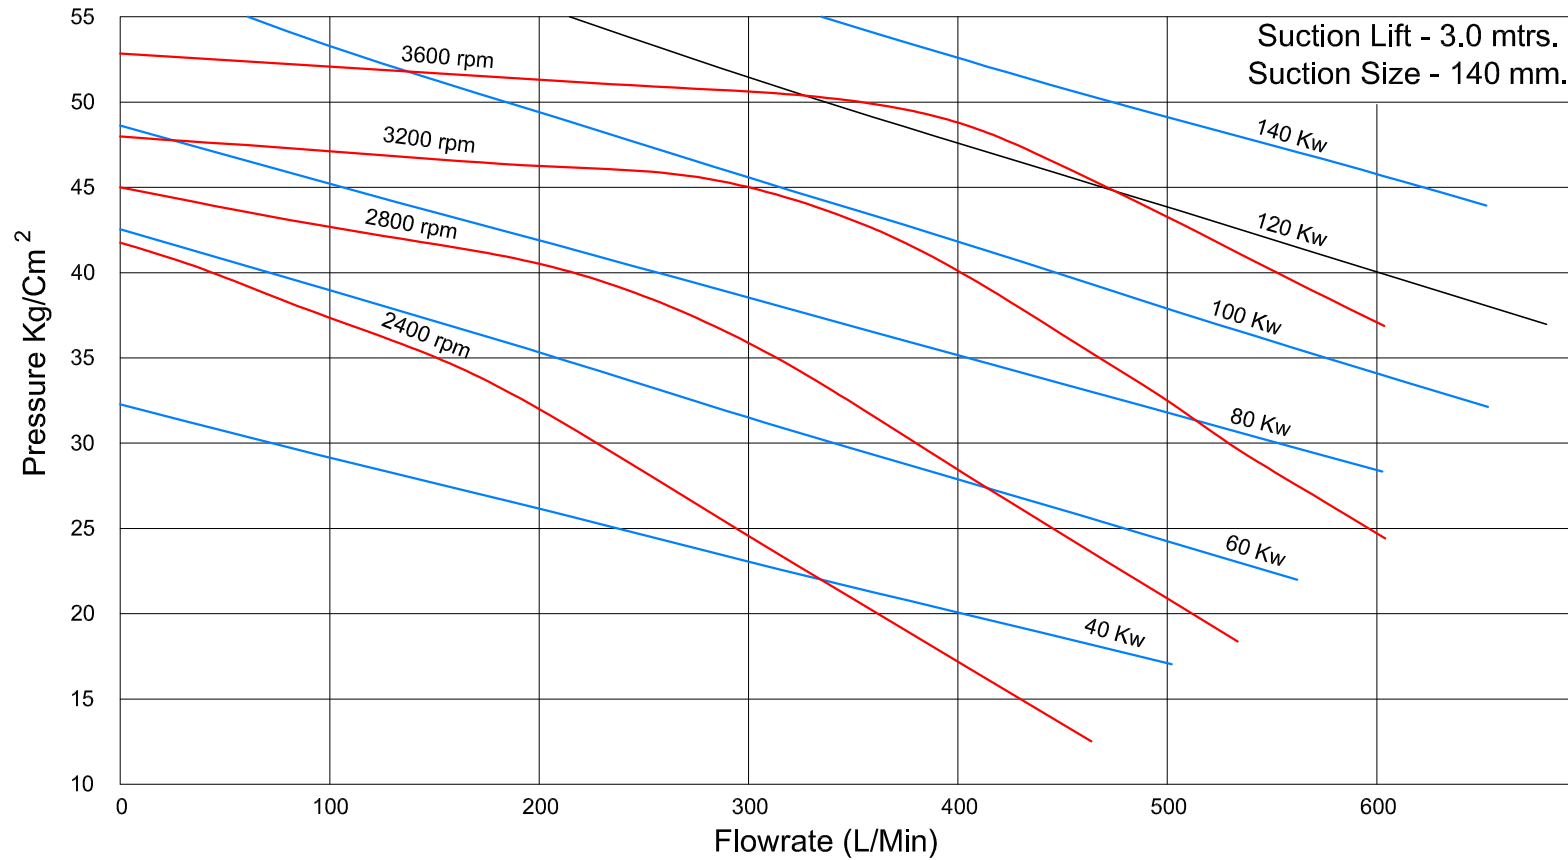

Typical Low Pressure Performance of MFV MP 1040

Typical High Pressure Performance of
MFV MP 1040